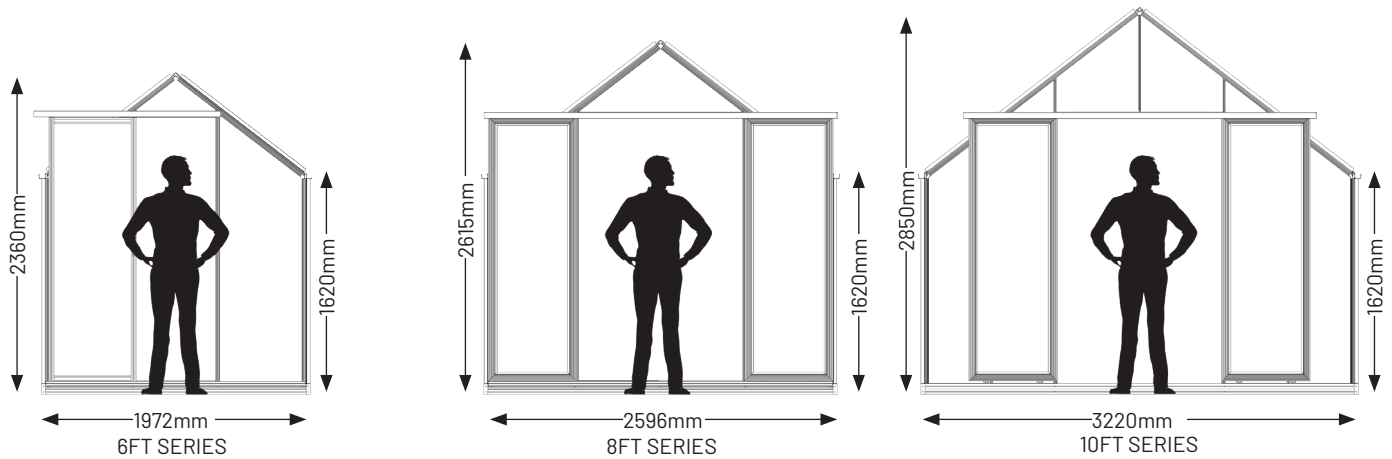

GREENHOUSE SIZE RANGE

NZ's Largest range of quality Greenhouses

6X6 GREENHOUSES

W 1972mm x L 1972mm. 1 door & 2 roof vents

6mm Polycarb	PG0606H-PC6	\$2,635
4mm Safety Glass	PG0606H-TG4	\$3,955
Shade Mesh	PG0606H-SM5	\$3,295

8X6 GREENHOUSES

W 2596mm x L 1972mm. 2 sliding doors & 2 roof vents

6mm Polycarb	PG0806H-PC6	\$3,295
4mm Safety Glass	PG0806H-TG4	\$4,615
Shade Mesh	PG0806H-SM5	\$3,955

10X8 GREENHOUSES

W 3220mm x L 2596mm. 2 sliding doors & 4 roof vents

6mm Polycarb	UG1008H-PC6	\$5,935
4mm Safety Glass	UG1008H-TG4	\$7,255
Shade Mesh	UG1008H-SM5	\$6,595

6X8 GREENHOUSES

W 1972mm x L 2596mm. 1 door & 2 roof vents

6mm Polycarb	PG0608H-PC6	\$3,295
4mm Safety Glass	PG0608H-TG4	\$4,615
Shade Mesh	PG0608H-SM5	\$3,955

8X8 GREENHOUSES

W 2596mm x L 2596mm. 2 sliding doors & 2 roof vents

6mm Polycarb	PG0808H-PC6	\$3,955
4mm Safety Glass	PG0808H-TG4	\$5,275
Shade Mesh	PG0808H-SM5	\$4,615

10X10 GREENHOUSES

W 3220mm x L 3220mm. 2 sliding doors & 4 roof vents